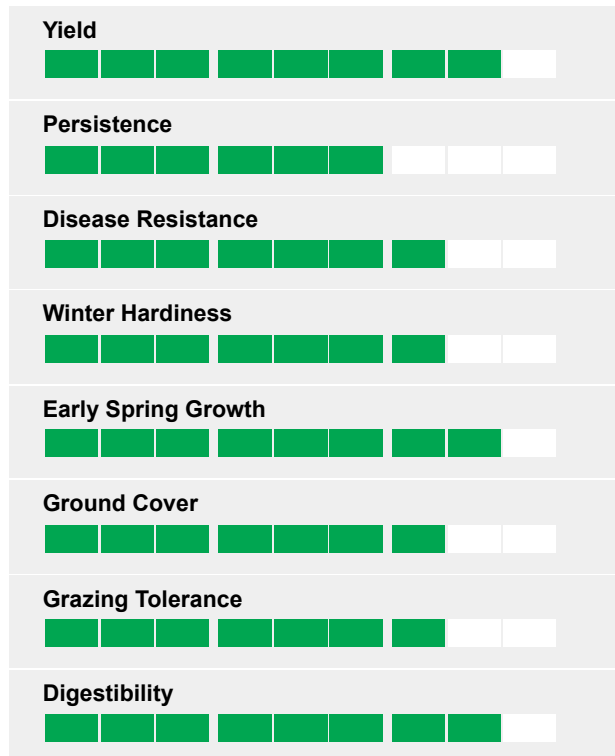

Delivers yield and quality for both cutting and grazing.

Flexicrop delivers yield and quality for both cutting and grazing. The hybrid element provides quality leafy grass at cutting and combines with the persistency and density of the perennials for all round performance.

Ratings

- Lofa has excellent stress tolerance combined with yield and forage quality
- Will cut or graze equally well producing high annual yields
- Sward density is excellent so withstands heavy traffic
- DLF FIBER ENERGY™ varieties bring superb digestibility levels
- Dual purpose White Clover performs well under both regimes
- A No Clover option is available

Varieties with High Fibre Energy

Cavendish, Nashota

Contains:

GroMax

Ryegrass

PLUS

Festulolium by DLF

Usage:

Overseed with:

GrassMax
DUAL PURPOSE